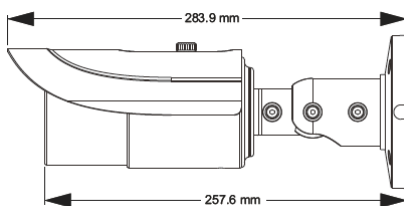

### Features

- 4K IR Bullet
- 1/2.5" 8MP SONY CMOS sensor
- Max. resolution: 3840 x 2160
- H.265 / Enhanced H.264 compression
- Electric vari-focal f=3.3mm ~ 12mm lens
- Angle of view: 97.5° ~ 38.5°
- 30-50M IR illumination range
- IP66 Weather proof
- Power over Ethernet
- ONVIF Profile S

### Dimension

Unit: mm

### Specifications

MODEL		MP877AE-HD
VIDEO	IMAGE SENSOR	1/2.5" 8MP SONY CMOS
	RESOLUTION	8MP ( 3840×2160 ), 1080P ( 1920×1080 ), 720P ( 1280×720 ), D1, CIF, 480x240
	FRAME RATE	Up to 25/30fps
	MINIMUM ILLUMINATION	0.01 lux @F1.2, AGC ON; 0 lux with IR
	IR Distance	30~50M
	LENS	f=3.3mm ~ 12mm motorized lens
	ANGLE OF VIEW	97.5° ~ 38.5°
	ELECTRONIC SHUTTER	1 / 25s ~ 1 / 100000s
	VIDEO SETTINGS	ROI, Saturation, Brightness, Chroma, Contrast, Wide Dynamic, Sharpen, NR, etc.
	ANALOG VIDEO OUTPUT	CVBS video output ( BNC × 1 )
AUDIO	INPUT	1CH
	OUTPUT	1CH
CONNECTIVITY	NETWORK INTERFACE	RJ45 × 1, 10M / 100M self-adaption
	NETWORK PROTOCOL	TCP / IP, UDP, DHCP, NTP, RTSP, PPPoE, DDNS, SMTP, FTP
	CONCURRENT USERS	10
	WEB SERVER	Built-in
	ONVIF	Profile S
COMPRESSION	VIDEO COMPRESSION	H.265 / Enhanced H.264
	VIDEO STREAMING	3 Independent Streams
	MOTION DETECTION	Yes
	ACTION	Snap, Recording, Alarm output, Email
	ALARM INPUT	1
	ALARM OUTPUT	1
EDGE RECORDING	TF Card	Max. 128GB
POWER	VOLTAGE	12VDC
	MAX. RATING	8W
	POE	YES
OPERATING ENVIRONMENT	AMBIENT TEMPERATURE	-20°C ~ 50°C
	RELATIVE HUMIDITY	10%-90%
MECHANICAL DESIGN	WEATHER PROOF	IP66
	DIMENSION	Φ109mm× 284mm
	WEIGHT	1200g