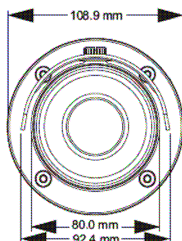

### Features

- 4K IR Bullet
- 1/2.5" 8MP SONY CMOS sensor
- Max. resolution: 3840 x 2160
- H.265 / Enhanced H.264 compression
- Electric vari-focal f=3.3mm ~ 12mm lens
- Angle of view: 97.5° ~ 38.5°
- 30-50M IR illumination range
- IP66 Weather proof
- Power over Ethernet
- ONVIF Profile S

### Dimension

Unit: mm

### Specifications

MODEL		MP877AE-HD
VIDEO	IMAGE SENSOR	1/2.5" 8MP SONY CMOS
	RESOLUTION	8MP ( 3840×2160 ), 1080P ( 1920×1080 ), 720P ( 1280×720 ), D1, CIF, 480x240
	FRAME RATE	Up to 25/30fps
	MINIMUM ILLUMINATION	0.01 lux @F1.2, AGC ON; 0 lux with IR
	IR Distance	30~50M
	LENS	f=3.3mm ~ 12mm motorized lens
	ANGLE OF VIEW	97.5° ~ 38.5°
	ELECTRONIC SHUTTER	1 / 25s ~ 1 / 100000s
	VIDEO SETTINGS	ROI, Saturation, Brightness, Chroma, Contrast, Wide Dynamic, Sharpen, NR, etc.
	ANALOG VIDEO OUTPUT	CVBS video output ( BNC × 1 )
AUDIO	INPUT	1CH
	OUTPUT	1CH
CONNECTIVITY	NETWORK INTERFACE	RJ45 × 1, 10M / 100M self-adaption
	NETWORK PROTOCOL	TCP / IP, UDP, DHCP, NTP, RTSP, PPPoE, DDNS, SMTP, FTP
	CONCURRENT USERS	10
	WEB SERVER	Built-in
	ONVIF	Profile S
COMPRESSION	VIDEO COMPRESSION	H.265 / Enhanced H.264
	VIDEO STREAMING	3 Independent Streams
	MOTION DETECTION	Yes
	ACTION	Snap, Recording, Alarm output, Email
	ALARM INPUT	1
	ALARM OUTPUT	1
EDGE RECORDING	TF Card	Max. 128GB
POWER	VOLTAGE	12VDC
	MAX. RATING	8W
	POE	YES
OPERATING ENVIRONMENT	AMBIENT TEMPERATURE	-20°C ~ 50°C
	RELATIVE HUMIDITY	10%-90%
MECHANICAL DESIGN	WEATHER PROOF	IP66
	DIMENSION	Φ109mm× 284mm
	WEIGHT	1200g