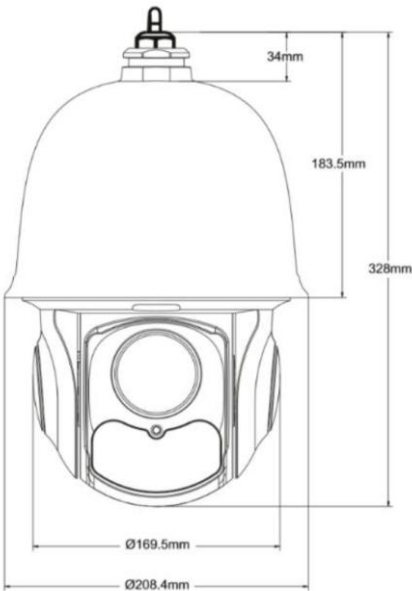

Terms & Conditions 使用細則

Design and specifications are subject to change without prior notice. Copyright © 2021 Signal Communications Limited. TeleEye is a trademark of Signal Communications Limited and is registered in China, European Community, Hong Kong, US, and other countries. All other trademarks are the property of their respective owners.

VIDEO	IMAGE SENSOR	1/2.5" 4MP Progressive CMOS
	MAX. RESOLUTION	2560 × 1440
	FRAME RATE	Up to 30fps
	MINIMUM ILLUMINATION	Color 0.01Lux @ (F1.5 AGC ON); B/W 0.002Lux @ (F1.5 AGC ON); 0.0Lux, IR ON; ~100M IR distance
	LENS	30x Optical zoom, f=4.7mm ~141mm, F1.6~F4.4
	VIEW ANGLE	62.5° ~ 2.1°
	ELECTRONIC SHUTTER	Auto/ Manual (1/1~1/100000s)
AUDIO	INPUT	1CH
	OUTPUT	1CH
FUNCTION	PAN RANGE	360° endless rotation
	PAN SPEED	Preset speed: 150°/s; Manual control speed: 0.1 ~ 80°/s
	TILT RANGE	-3° ~ 93°
	TILT SPEED	Preset speed: 120°/s; Manual control speed: 0.1 ~ 80°/s
	PRESET	360
	CRUISE	8
	TRACK	4
	TIME TASK	8
	SCAN	2
	HOME POSITION	Yes
CONNECTIVITY	OSD MENU	English
	NETWORK INTERFACE	RJ-45
	NETWORK PROTOCOL	HTTP, HTTPS, IPv4/IPv6, 802.1x, QoS, FTP, SMTP, UPnP, SNMP, DNS, DDNS, NTP, RTSP, RTCP, RTP, TCP/IP, UDP, IGMP, ICMP, DHCP, PPPoE
	WEB SERVER	Built-in
COMPRESSION	ONVIF	Profile S
	VIDEO COMPRESSION	H.265 / Enhanced H.264
	VIDEO STREAMING	3
EVENT HANDLING	ALARM INPUT	1
	ALARM OUTPUT	1
EDGE RECORDING	TF CARD	Max. 128GB
	POE	PoE+ (802.3.at, class3)
POWER	POWER SUPPLY	DC24V / 2500mA
	MAX. RATING	30W (IR on)
	AMBIENT TEMPERATURE	-30°C ~ 60°C
OPERATING ENVIRONMENT	RELATIVE HUMIDITY	≤ 95%
	WEATHER PROOF	IP66
MECHANICAL DESIGN	PROTECTION LEVEL	TVS 6KV lightning protection, surge protection
	DIMENSION	209 x 328mm
	WEIGHT	3.8Kg